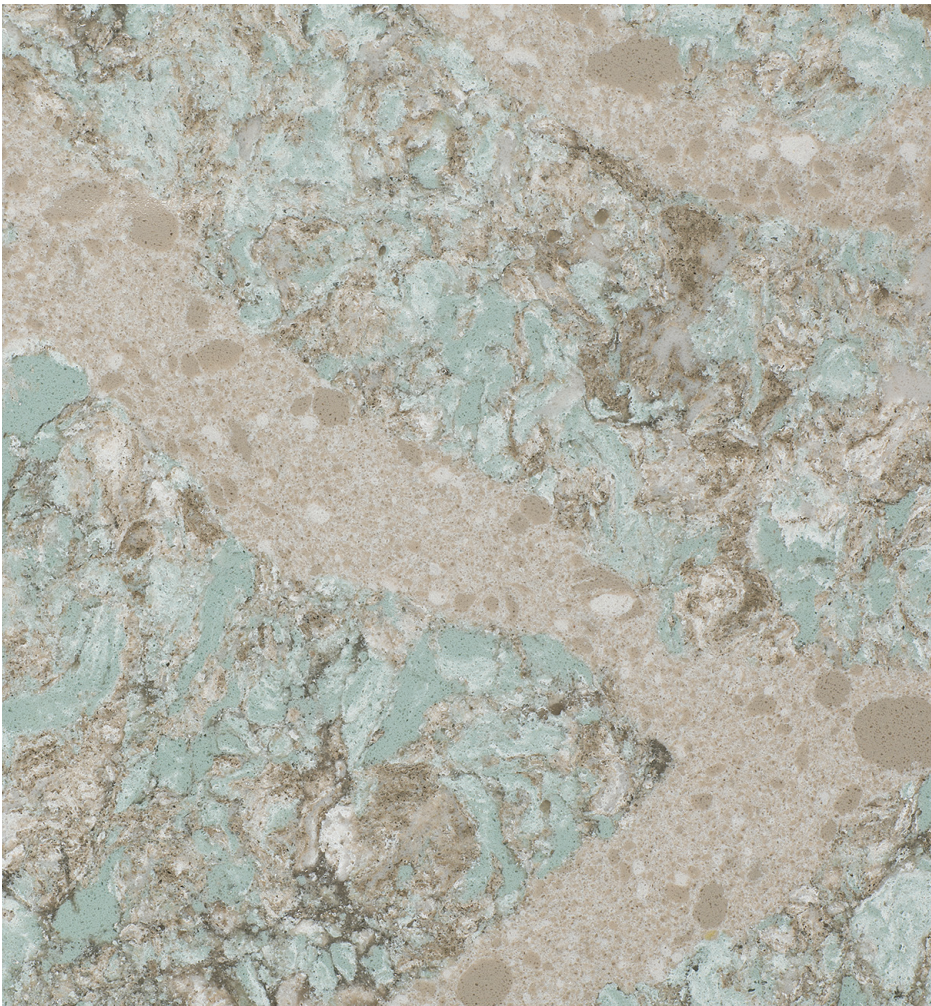

KELVINGROVE™

CLASSIC SERIES

SLAB VIEW

DETAIL VIEW

Warm and nurturing earth tones of taupe, white, and robin's egg blue-green blend organically in striking variation and glistening streams that prove not all masterpieces hang on the wall.